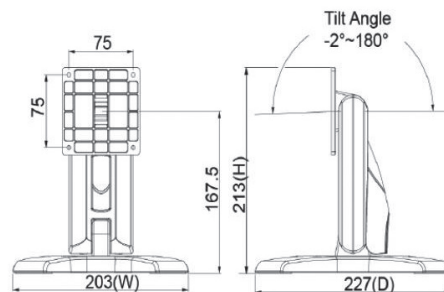

VESA Dock Stand

Ordering Information

Part Number	Description
AIM-VSD0-0001	AIM 8 advanced VESA docking station (Full I/O configuration)
AIM-VSD0-0003	AIM 8 VESA docking station with USB (USB)
HIT-STD-W001-C	AIM 8 VESA stand

Optional Accessories

Part Number	Description
96PSA-A65W19V1-1	ADP A/D 100-240V 65W 19V C6 DC PLUG 180°
1700001524	Power cord (USA) UL 3P 10A 125V 183 cm
1700008921	Power cord (Japan) PSE 3P 7A 125V 183 cm
1700019146	Power cord (China) CCC 3P 10A 250V 183 cm
1700018553	Power cord (NZ/AU) SAA 3P 10A 250V 183 cm
170203180A	Power cord (UK) BSI 3P 10A 250V 183 cm
170203183C	Power cord (EU) 3P 2.5A 250V 183 cm

Packing List

Item	AIM-VSD0-0001	AIM-VSD0-0003
1	1 x VESA Dock(Advanced I/O)	1 x VESA Dock(Charging & USB Only)
2	1 x AC/DC adaptor	1 x AC/DC adaptor

Note: The packing list doesn't Include power cord. Please order based on following PNs.