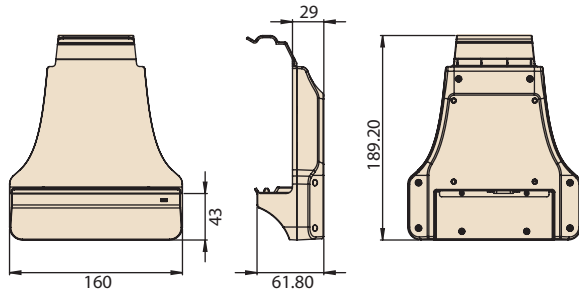

VESA Advanced/VESA Docking Station